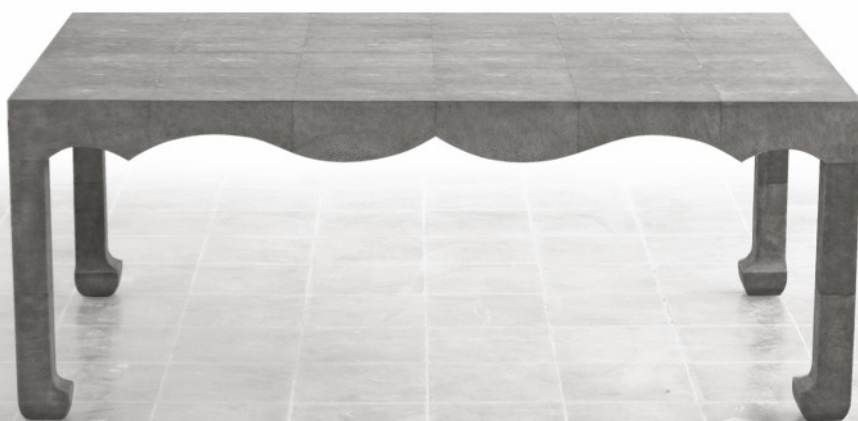

CRAFTED COLLECTION

**Ming** - Shagreen coffee table celebrates Nature's most precious skin. For centuries, the stingray, a creature of the deep sea has captivated the human mind and imagination. Its skin is believed to have special power and bring good luck and prosperity to its bearer. The ancient Egyptians valued stingray skin for its unique beauty and durability. Of all the exotic leathers, Shagreen (stingray skin) is regarded as the most intriguing and prized luxury material.

**cushcush**

[info@cushcushgallery.com](mailto:info@cushcushgallery.com)  
[www.cushcushgallery.com](http://www.cushcushgallery.com)

CRAFTED COLLECTION

**Ming Coffee Table**

dim: 1220 x 760 x 480 mmH

material:  
Shagreen Pearl Grounded