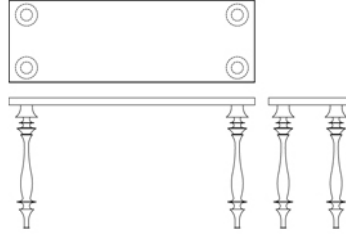

CRAFTED COLLECTION

Papri - Brass console table is designed in collaboration with Richard Farnell of Burega Farnell, and handcrafted by CushCush using dark antique finish brass.

cushcush

info@cushcushgallery.com
www.cushcushgallery.com

CRAFTED COLLECTION

Papri

dim: 1676 x 560 x 890 mmH

material:
Brass

cushcush

info@cushcushgallery.com
www.cushcushgallery.com