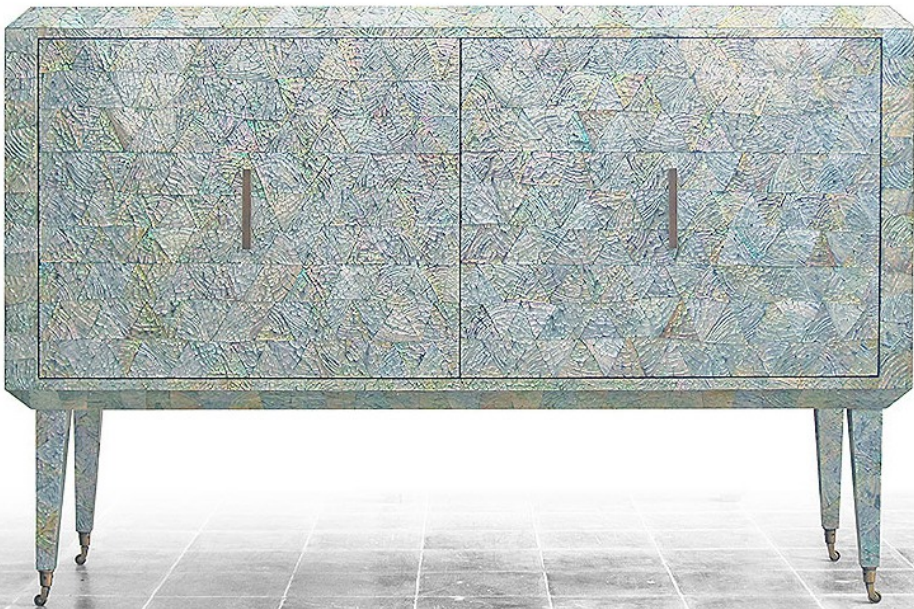

CRAFTED COLLECTION

Tilla - Jade Heart Clam Shell console is custom made especially for one of London's finest Indian Restaurants at Knightsbridge in Central London, in collaboration with Jeffrey A. Wilkes of Design Wilkes, Kuala Lumpur, Malaysia.

The design of *Tilla* console combines contemporary form, sensibilities of function, and the precious natural Jade Heart Clam Shell inlay surface with light antique brass handles and wheels to create a stunning crafted piece that exudes timeless elegance and commands presence in any interior.

cushcush

info@cushcushgallery.com

www.cushcushgallery.com

CRAFTED COLLECTION

Tilla

dim: 1350x450x900 mmH

material:
Jade Heart Clam Shell

cushcush